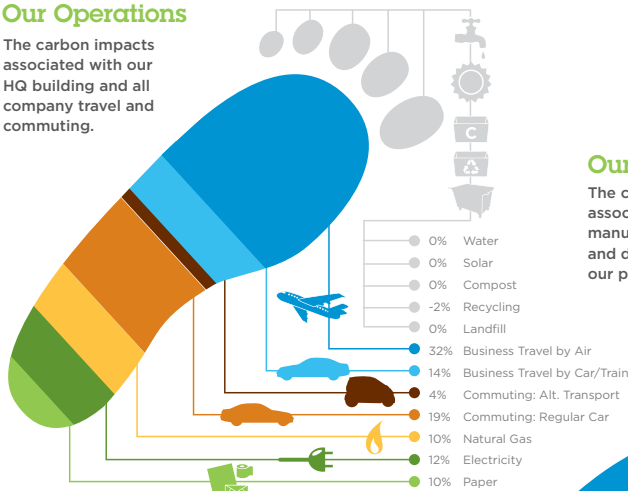

Our march toward our vision of a Zero Waste future continued in 2018. From our partnership with Vail Resorts, which will leverage the combined power of our product bundle and marketing and sustainability services, to expanding our Operator Specialist team from two to four, to being an ideal partner to operators seeking to comply with legislation, or consumer demand driving our category, we stay committed to being in the vanguard of our Zero Waste future.

Key highlights:

- Our national Operator Specialist team is a talented group that is helping customers of all shapes and sizes reach their Zero Waste goals.
- Our Zero Waste toolkit - The Roadmap

to Zero - is a culmination of years of experience and knowledge to help large multiunit foodservice operators on their journey to Zero Waste.

- We are proud to be recertified as a B Corp!
- We solidified our position as the partner of choice for environmentally preferable foodservice packaging and Zero Waste support, particularly for operators setting sustainable packaging goals or working to comply with legislation.
- As we continue to work tirelessly with our partners on this path to Zero Waste, we remain as motivated and dedicated as ever!

We'd love to hear your feedback! Email us with your comments or questions at sustainabilitymaven@ecoproducts.com.

Our Operations

The carbon impacts associated with our HQ building and all company travel and commuting.

Our Products

The carbon impacts associated with the manufacturing, transport and disposal of our products.