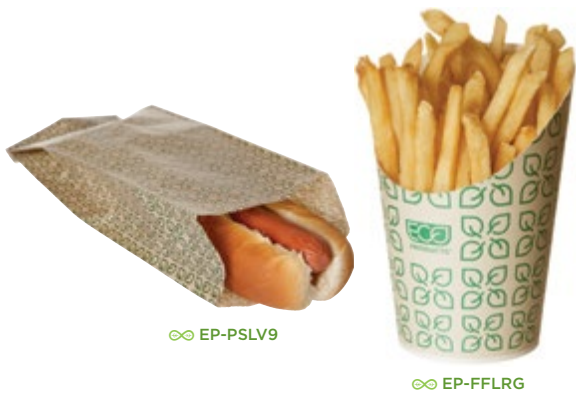

CONCESSIONS

∞ EP-PSLV9