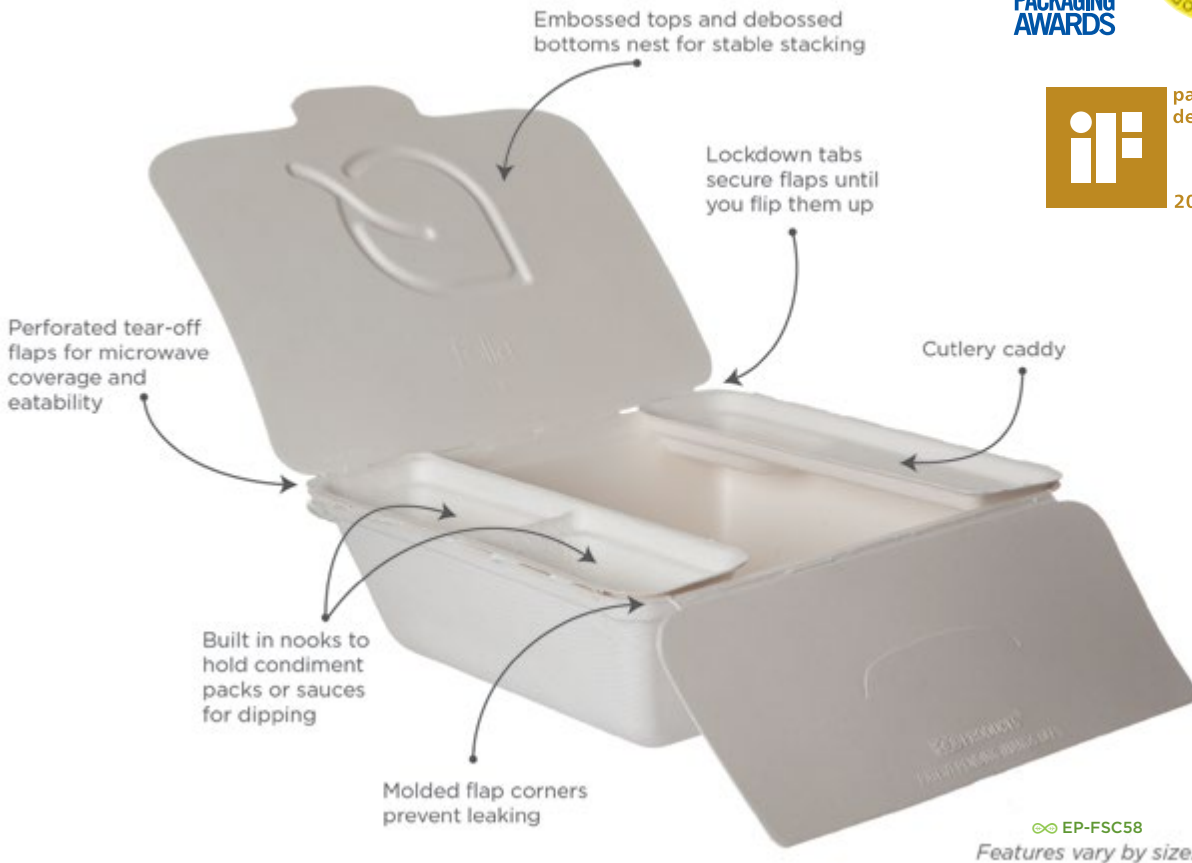

EP-FSC58
Features vary by size.

FOLIA™ ONE-PIECE CONTAINERS					COMPOSTABLE			QTY	
					COLD FOOD ONLY		PRINTED SLEEVE		
					MICROWAVEABLE				
					FREEZEABLE				
GS/BS	ITEM#	DESCRIPTION	MATERIAL		CUSTOMIZABLE				
Folia™									
∞	EP-FSC22	22oz, 6x5.5in, White	Sugarcane	■	■	■	■	6 packs of 50	300/cs
∞	EP-FSC35	35oz, 7x6x2.5in, White	Sugarcane	■	■	■	■	6 packs of 50	300/cs
∞	EP-FSC58	58oz, 8.25x7.5x2.5in, White	Sugarcane	■	■	■	■	3 packs of 50	150/cs
∞	EP-FSC84	84oz, 9x7.5x3.5in, White	Sugarcane	■	■	■	■	3 packs of 50	150/cs