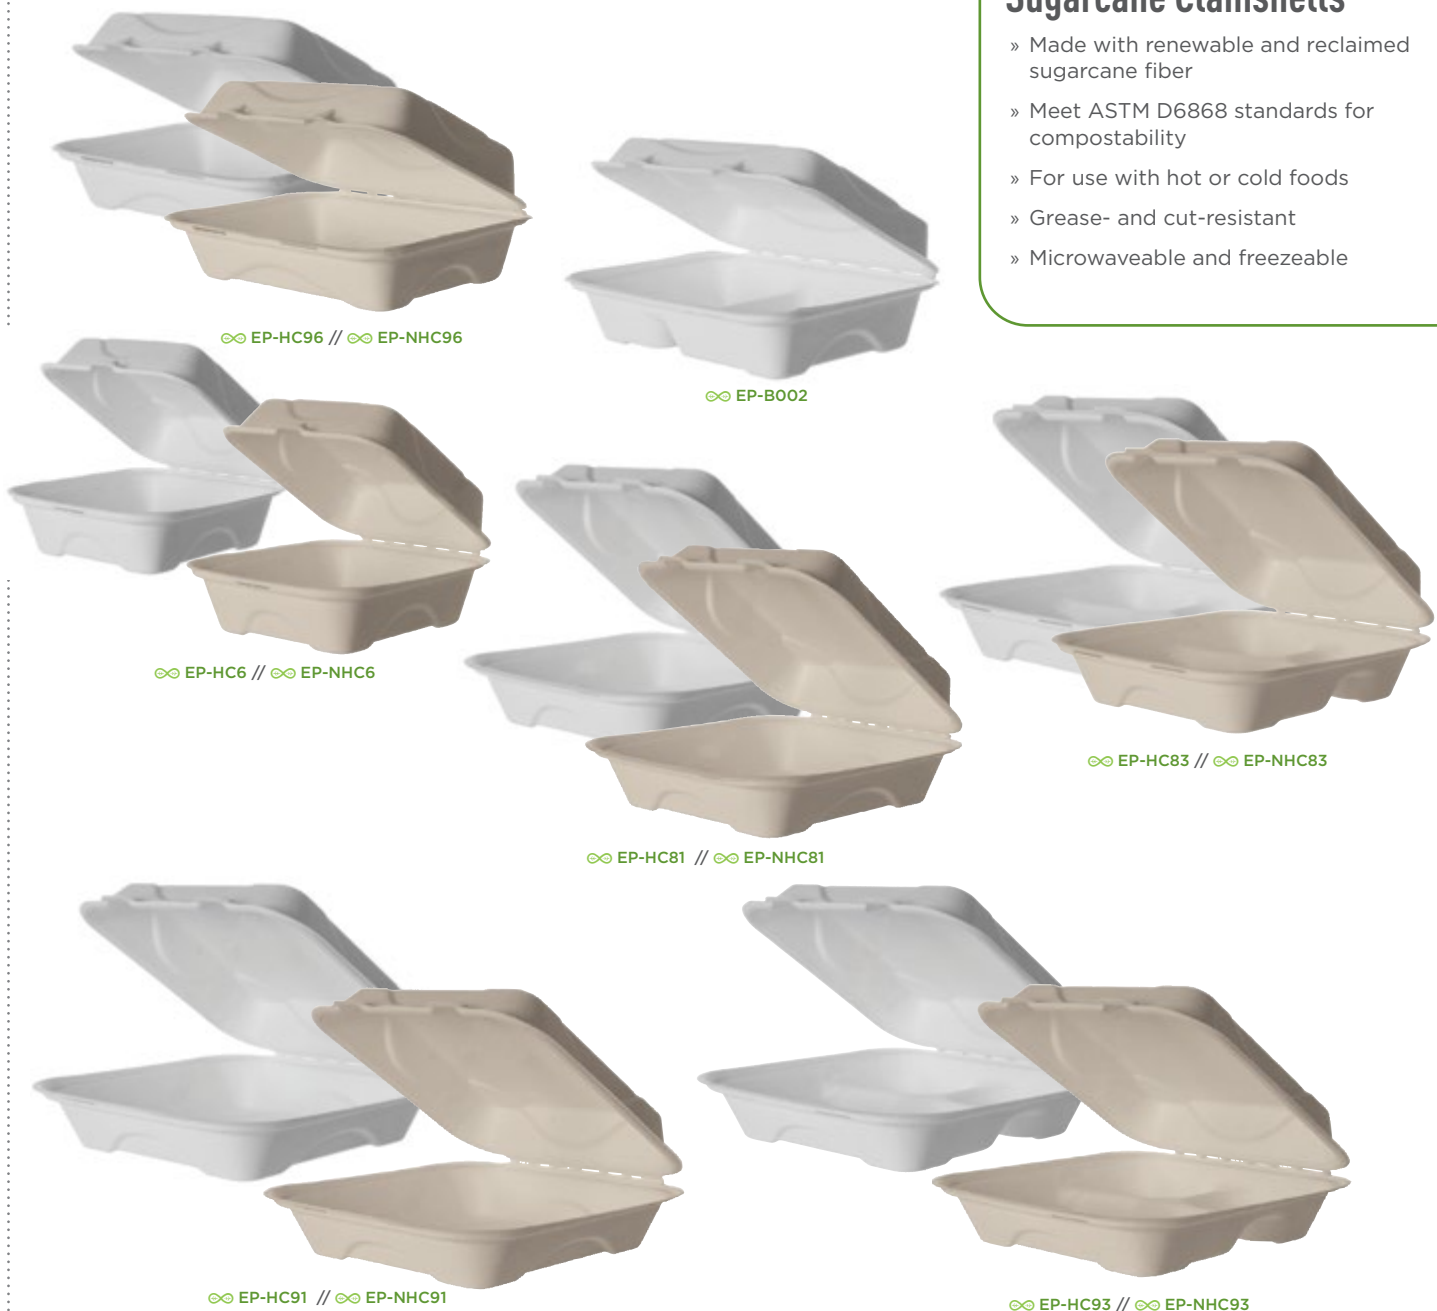

### Black Plates

These plates offer rigidity and an upscale look as well as the environmental benefits you've come to expect from Eco-Products. Pair with our matching black Vine™ cutlery for a winning combination (see page 30).

- » Meet ASTM D6400 standards for compostability
- » For use with hot or cold foods
- » Freezeable

∞ EP-PB75 // ∞ EP-PB1025

SUGARCANE CLAMSHELLS

### Sugarcane Clamshells

- » Made with renewable and reclaimed sugarcane fiber
- » Meet ASTM D6868 standards for compostability
- » For use with hot or cold foods
- » Grease- and cut-resistant
- » Microwaveable and freezeable