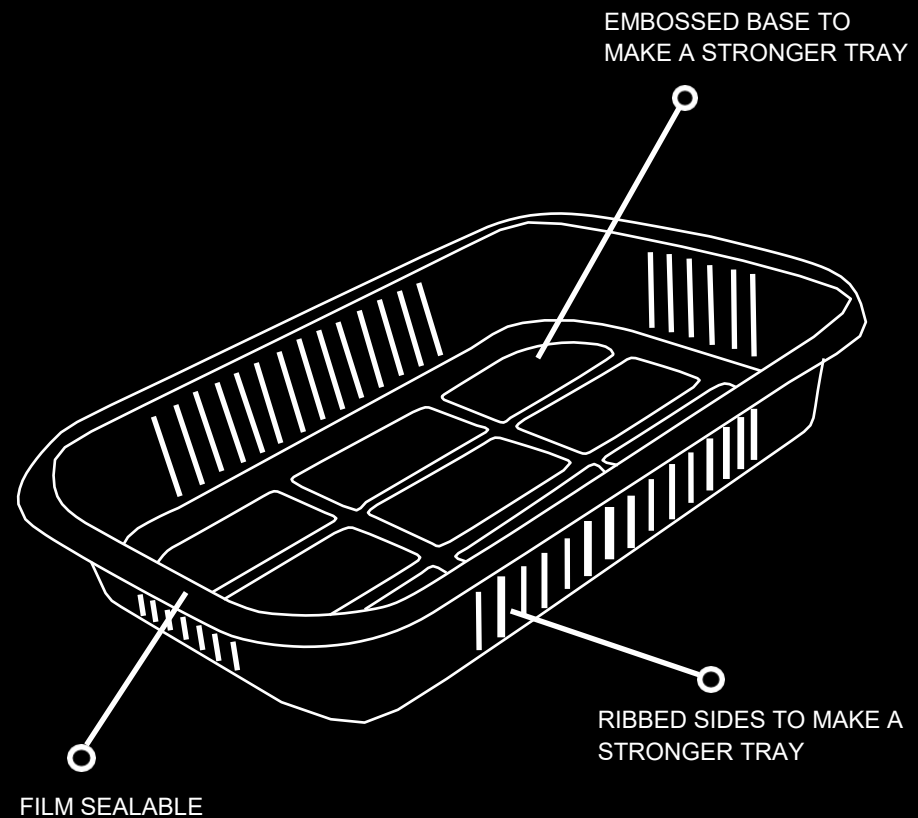

# SMOOTHWALL

- ▶ SUITABLE FOR GAS FLUSHING, MAP, CAP AND VACUUM PACKING-RESULTING IN EXTENDED SHELF LIFE
- ▶ 100% RECYCLABLE AND IS ENVIRONMENTALLY FRIENDLY
- ▶ PRODUCT CAN BE FILM SEALED AND PLASTIC FLAT OR DOMED LIDS CAN BE PROVIDED
- ▶ HEAT RESISTANT TO 400°C - SUITABLE FOR GRILLING, BBQ COOKING AND OVEN COOKING
- ▶ MICROWAVABLE WITH AN APPROPRIATE MODERN STYLE DOMESTIC MICROWAVE OVEN TO REDUCE COOKING TIME
- ▶ EXCELLENT CONDUCTOR OF HEAT - SPEEDS UP THE COOKING PROCESS AND REDUCES ENERGY COST
- ▶ NOT AFFECTED BY EXTREME FREEZING -40°C OR HIGH COOKING TEMPERATURES AND WILL NOT BECOME BRITTLE, SOFT OR LOSE ITS RIGIDITY