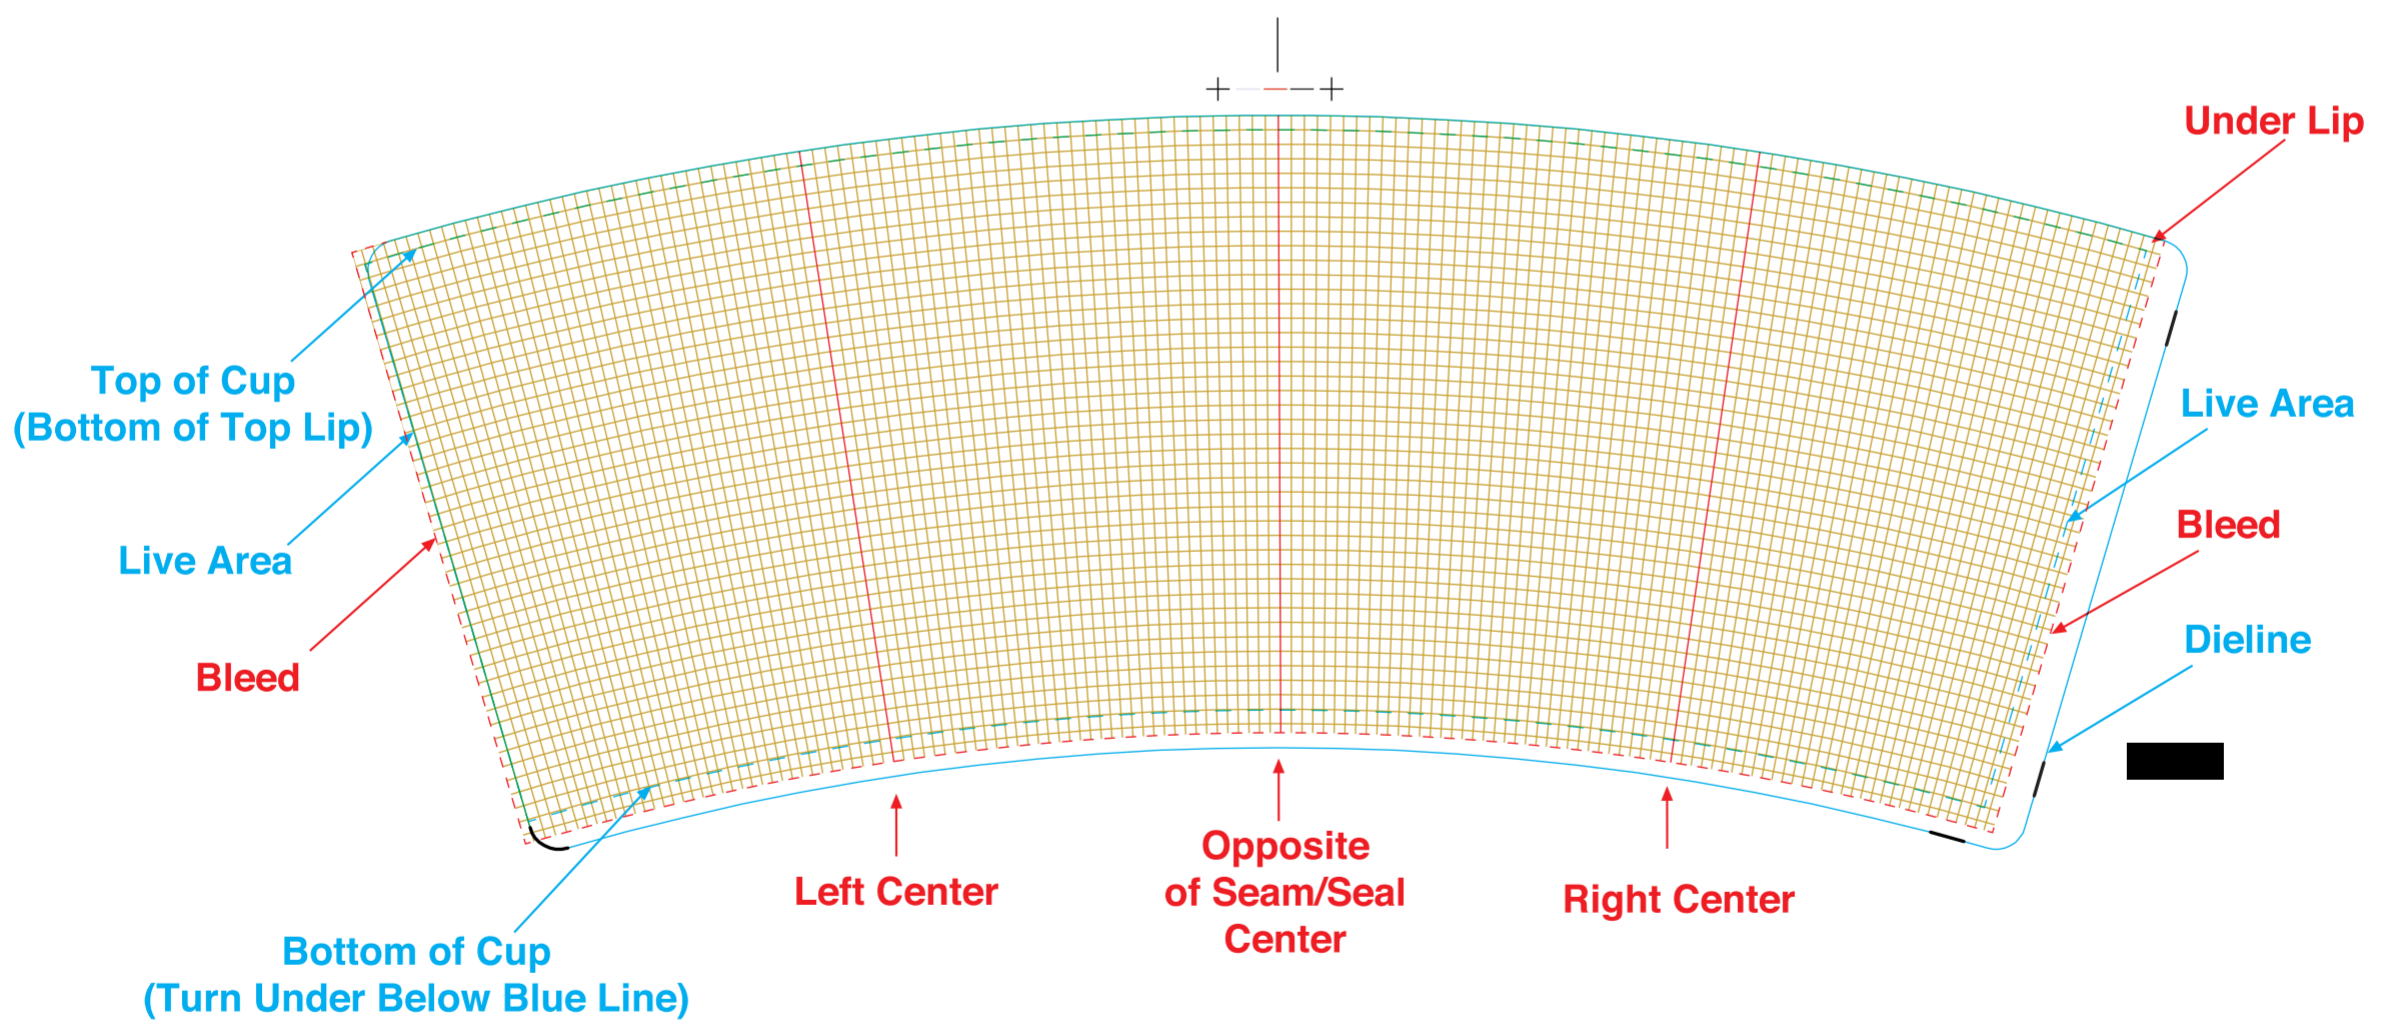

MODUCUP

10 West End Road Totowa, NJ 07512
tel.: (973) 785-7790 • fax: (973) 785-7791 • email: info@moducup.com

8oz 8HDT Undistorted Template 6 Colors Maximum

7.36" w x 3.05" h Art Area

Build all art on "straight" grid as it will be conically distorted by our artists unless you prefer to distort yourself by using the distorted template (18% ARC). Keep critical art elements 1/8" away from all sides. Art will be adjusted to be continuous on seam unless otherwise specified.

8oz 8HDT Distorted Template 6 Colors Maximum

Thermal Cup