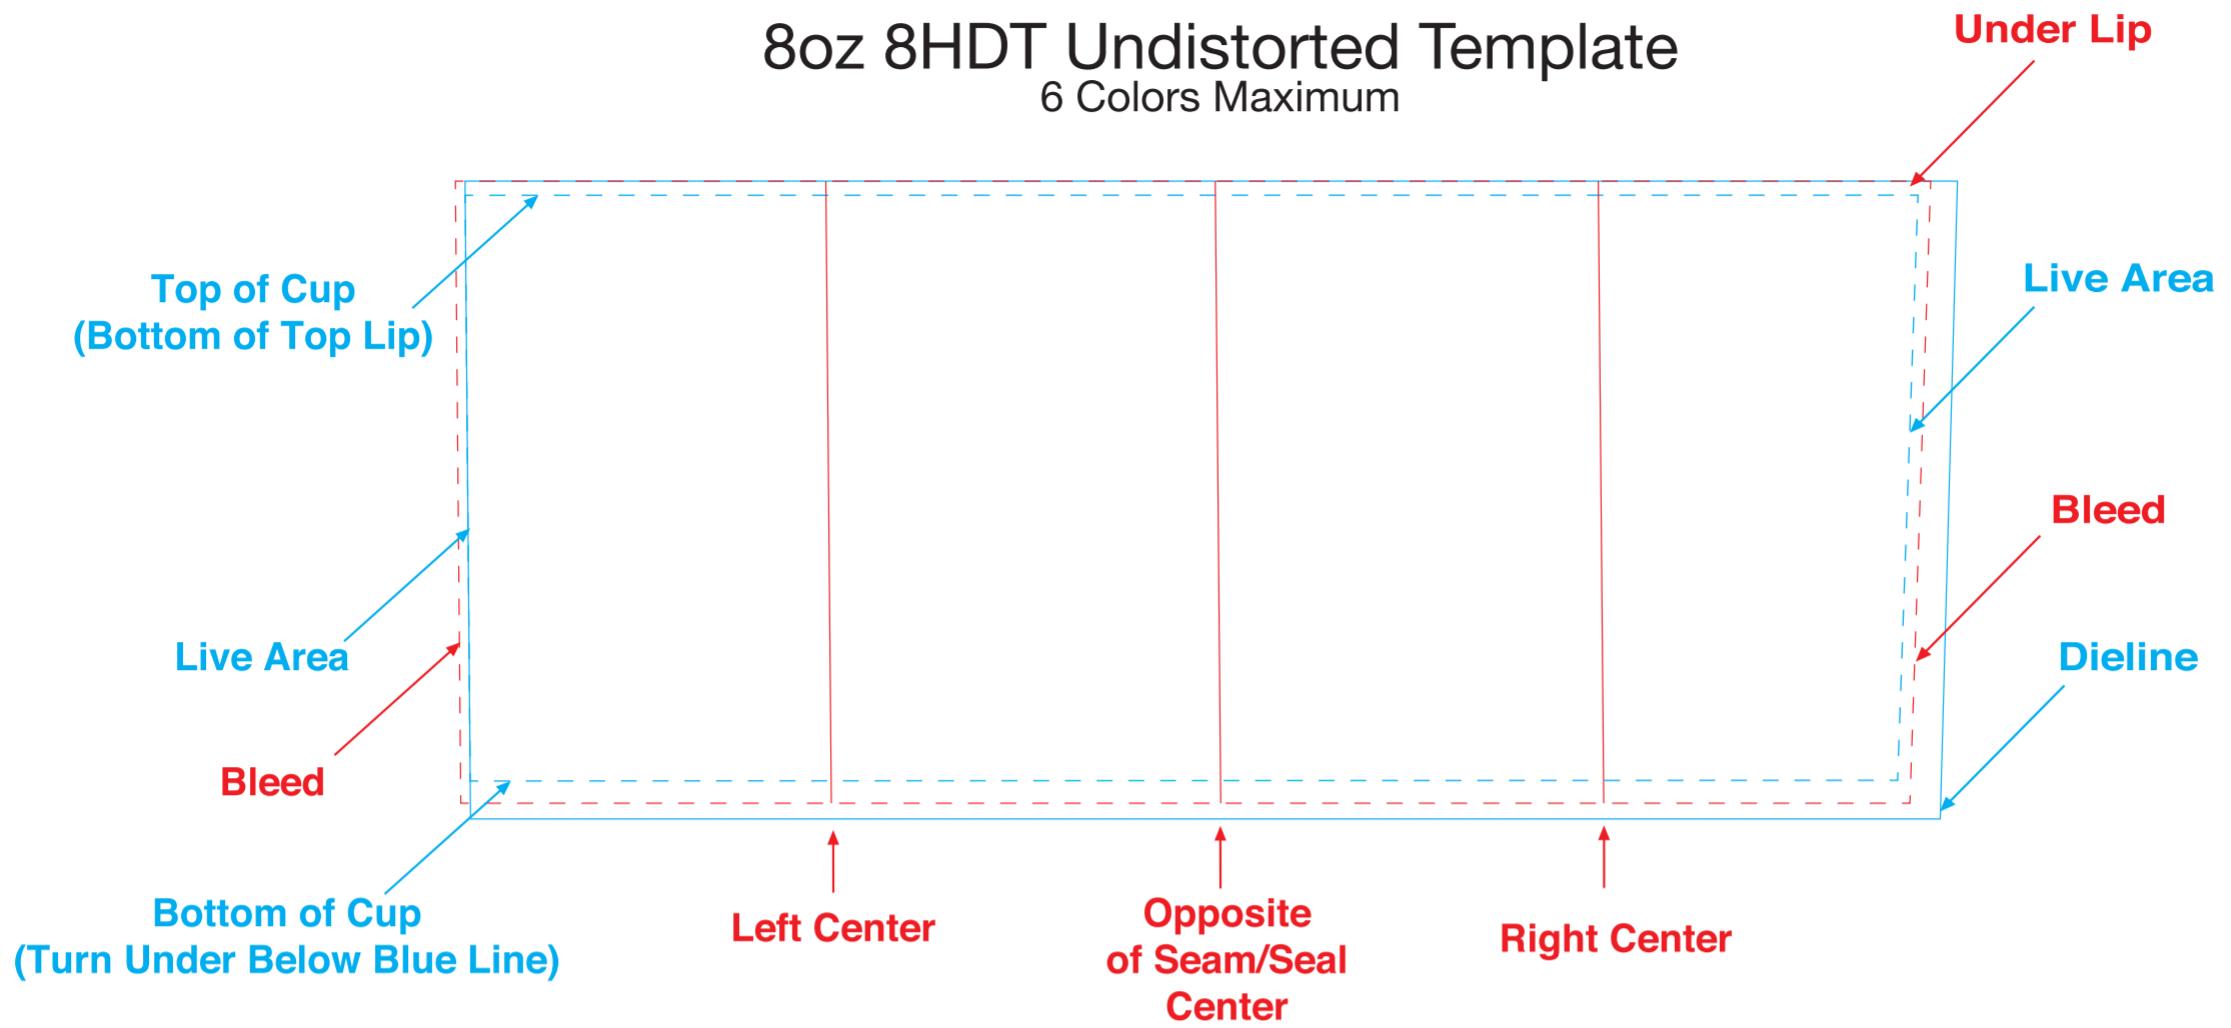

MODUCUP

10 West End Road Totowa, NJ 07512
tel.: (973) 785-7790 • fax: (973) 785-7791 • email: info@moducup.com

8oz 8HDT Undistorted Template 6 Colors Maximum

7.36" w x 3.05" h Art Area

Build all art on "straight" grid as it will be conically distorted by our artists unless you prefer to distort yourself by using the distorted template (18% ARC). Keep critical art elements 1/8" away from all sides. Art will be adjusted to be continuous on seam unless otherwise specified.

8oz 8HDT Distorted Template 6 Colors Maximum

Thermal Cup