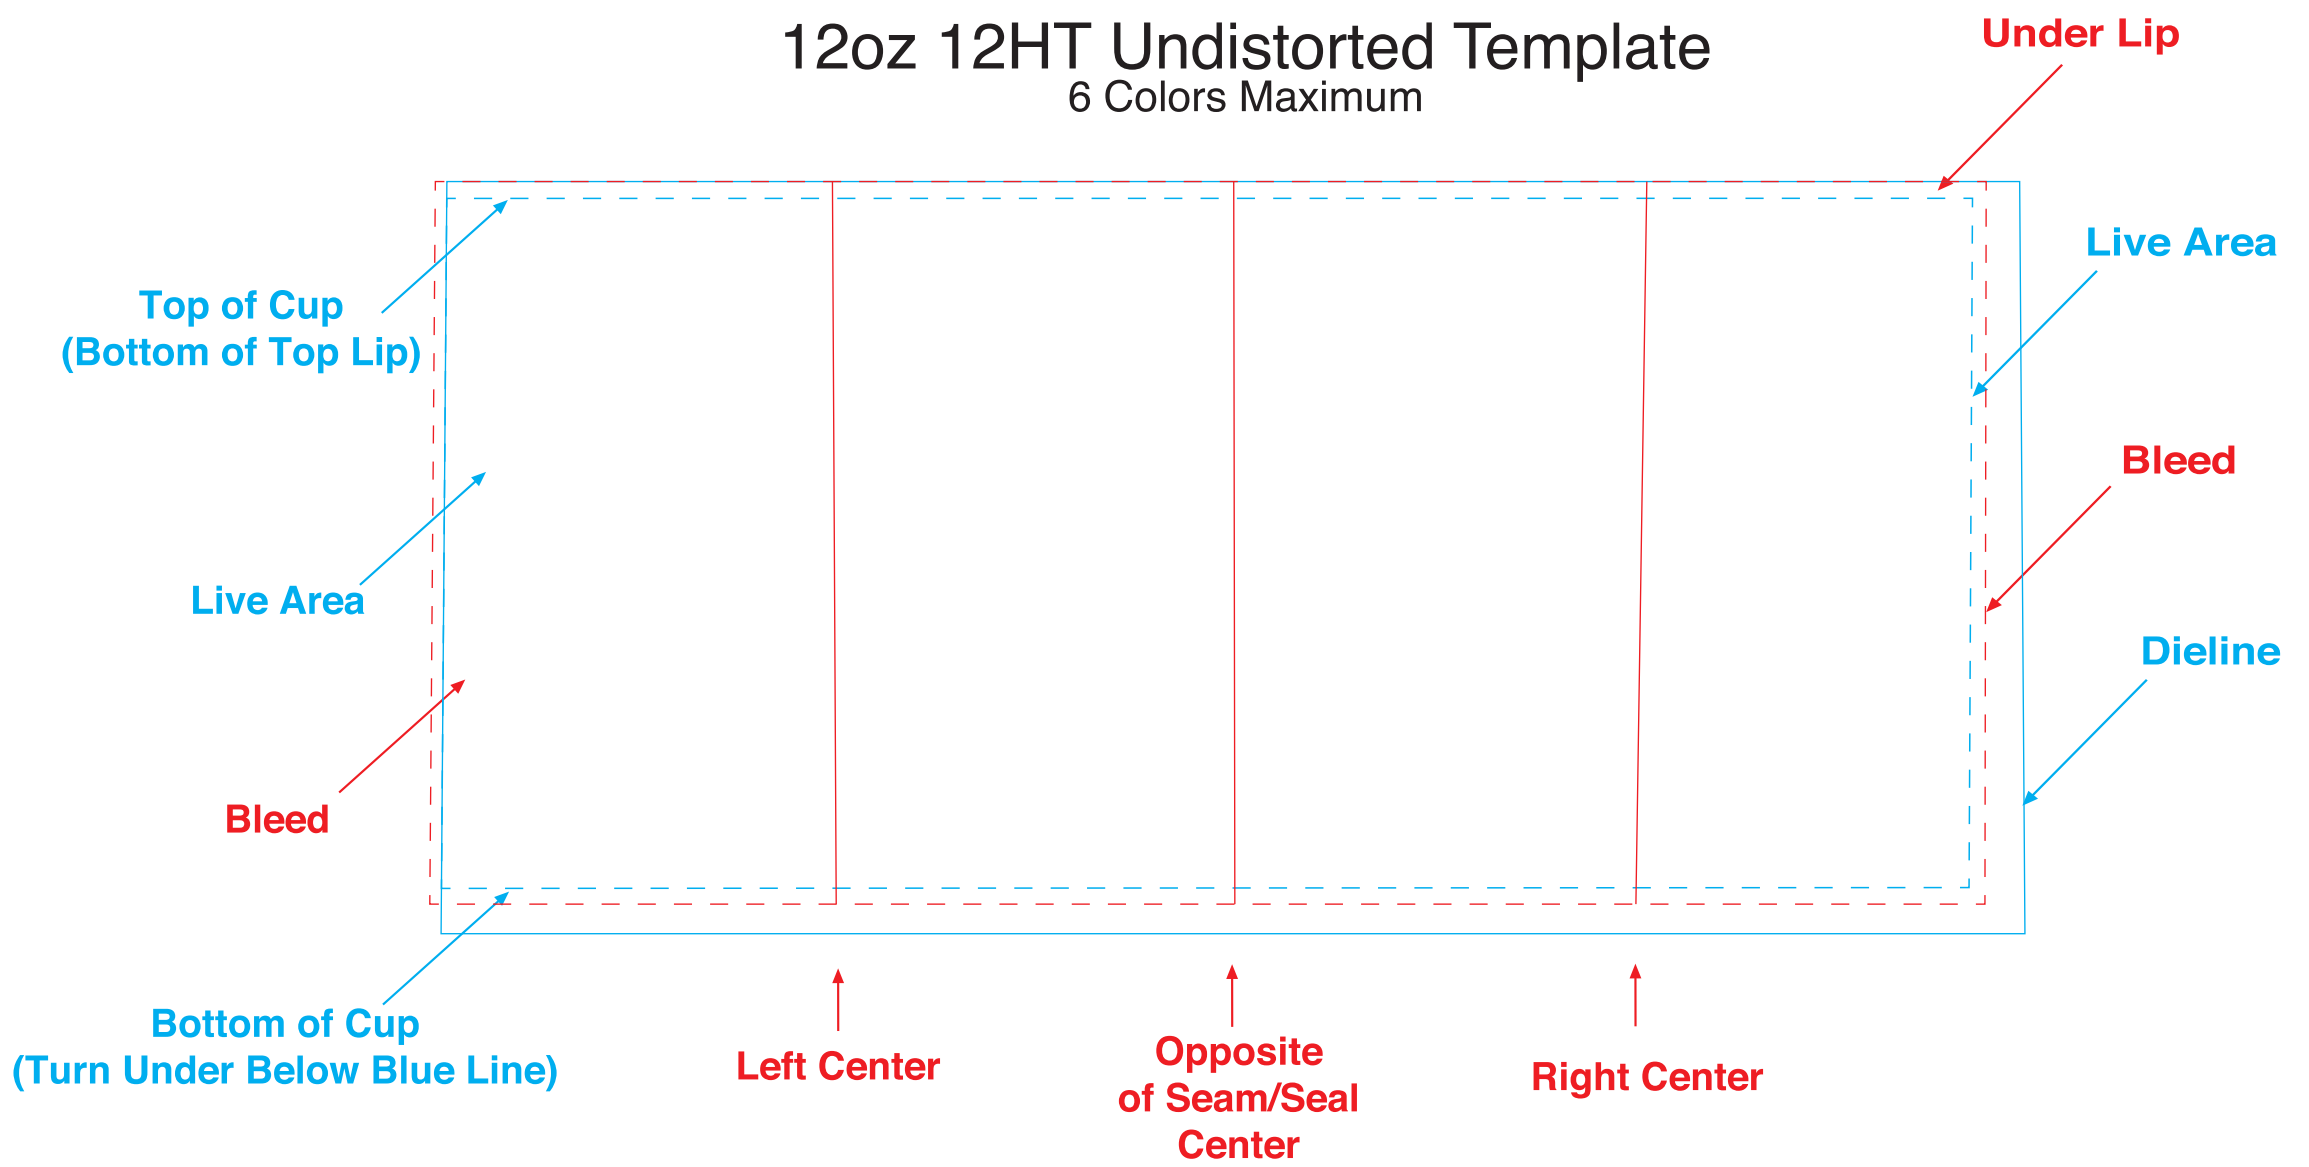

12oz 12HT Undistorted Template 6 Colors Maximum

7.75" w x 3.6" h Art Area

Build all art on "straight" grid as it will be conically distorted by our artists unless you prefer to distort yourself by using the distorted template (20% ARC). Keep critical art elements 1/8" away from all sides. Art will be adjusted to be continuous on seam unless otherwise specified.

12oz 12HT Distorted Template 6 Colors Maximum

Thermal Cup