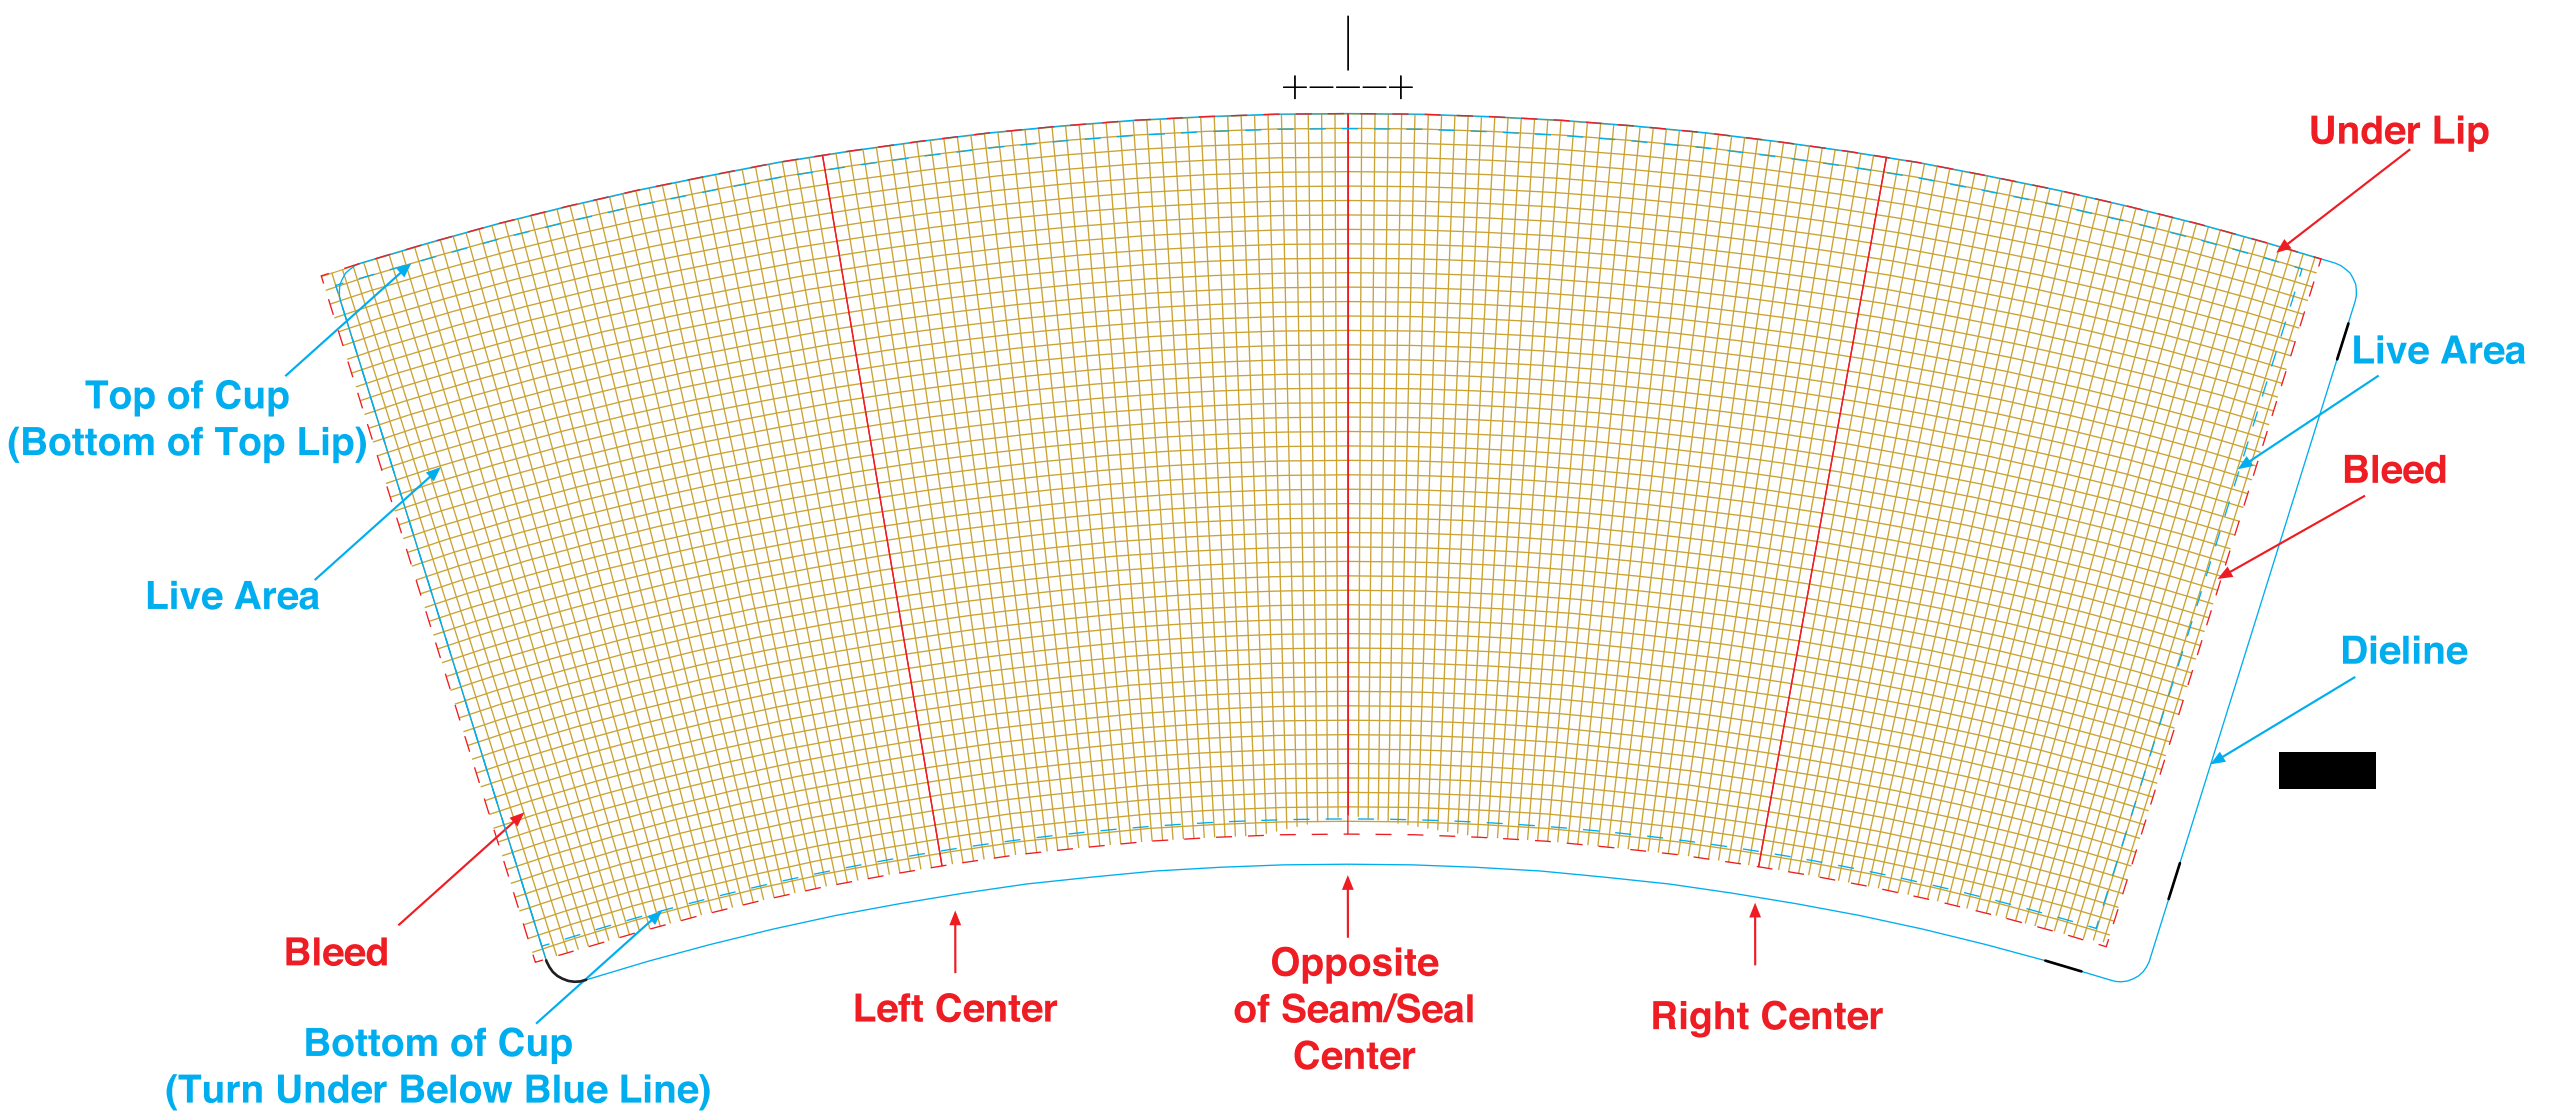

12oz 12HT Undistorted Template 6 Colors Maximum

7.75" w x 3.6" h Art Area

Build all art on "straight" grid as it will be conically distorted by our artists unless you prefer to distort yourself by using the distorted template (20% ARC). Keep critical art elements 1/8" away from all sides. Art will be adjusted to be continuous on seam unless otherwise specified.

12oz 12HT Distorted Template 6 Colors Maximum

Thermal Cup