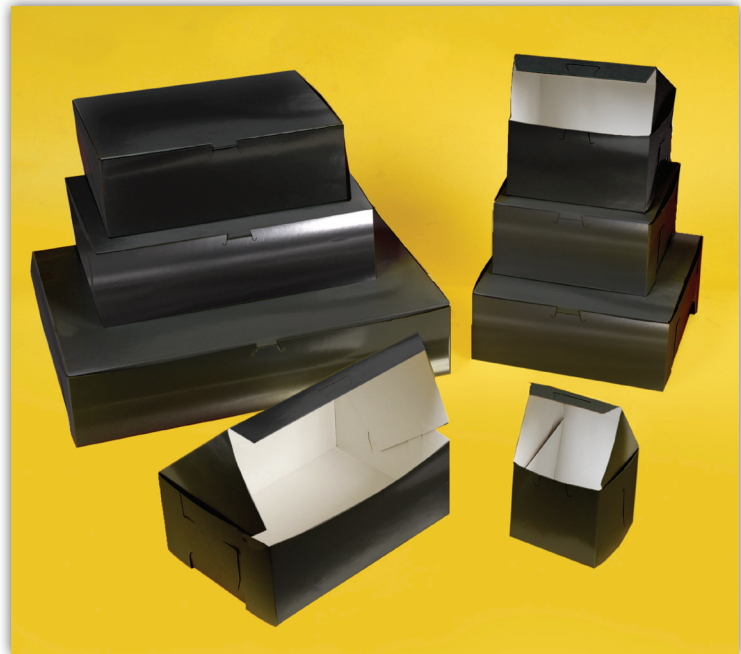

*A touch of*  
**CLASS**

*BLACK LICORICE BOXES*

**BOXit Corporation**

**BOXit Stocks it**

**[www.boxit.com](http://www.boxit.com)**

## Black Licorice

1 Piece Lock Corner, Gloss Black Outside, White Interior, Compatible with most Cupcake Inserts

ITEM	SIZE	BDL/CS PACK	APPROX. WT/BDL.	CUBE/ BDL.
444B-960	4 x 4 x 4	100	7	0.16
632B-960	6-1/2 x 3-3/4 x 2-1/8	100	6	0.25
774B-960	7 x 7 x 4	100	14	0.32
844B-960	8 x 4 x 4	100	10	0.22
853B-960	8 x 5-1/2 x 3	100	11	0.26
884B-960	8 x 8 x 4	100	17	0.37
954B-960	9 x 5 x 4	100	13	0.28
10102B-960	10 x 10 x 2-1/2	100	16	0.41
10104B-960	10 x 10 x 4	100	24	0.54
14104B-960	14 x 10 x 4 1/4 Sheet	100	30	0.81
19144B-960	19 x 14 x 4 1/2 Sheet	50	26	0.69

*in business for over 80 years*

- Made with recyclable cardboard
- Experienced customer service representatives are available to assist you with your order
- In stock for immediate shipment

SCAN WITH  
SMARTPHONE APP